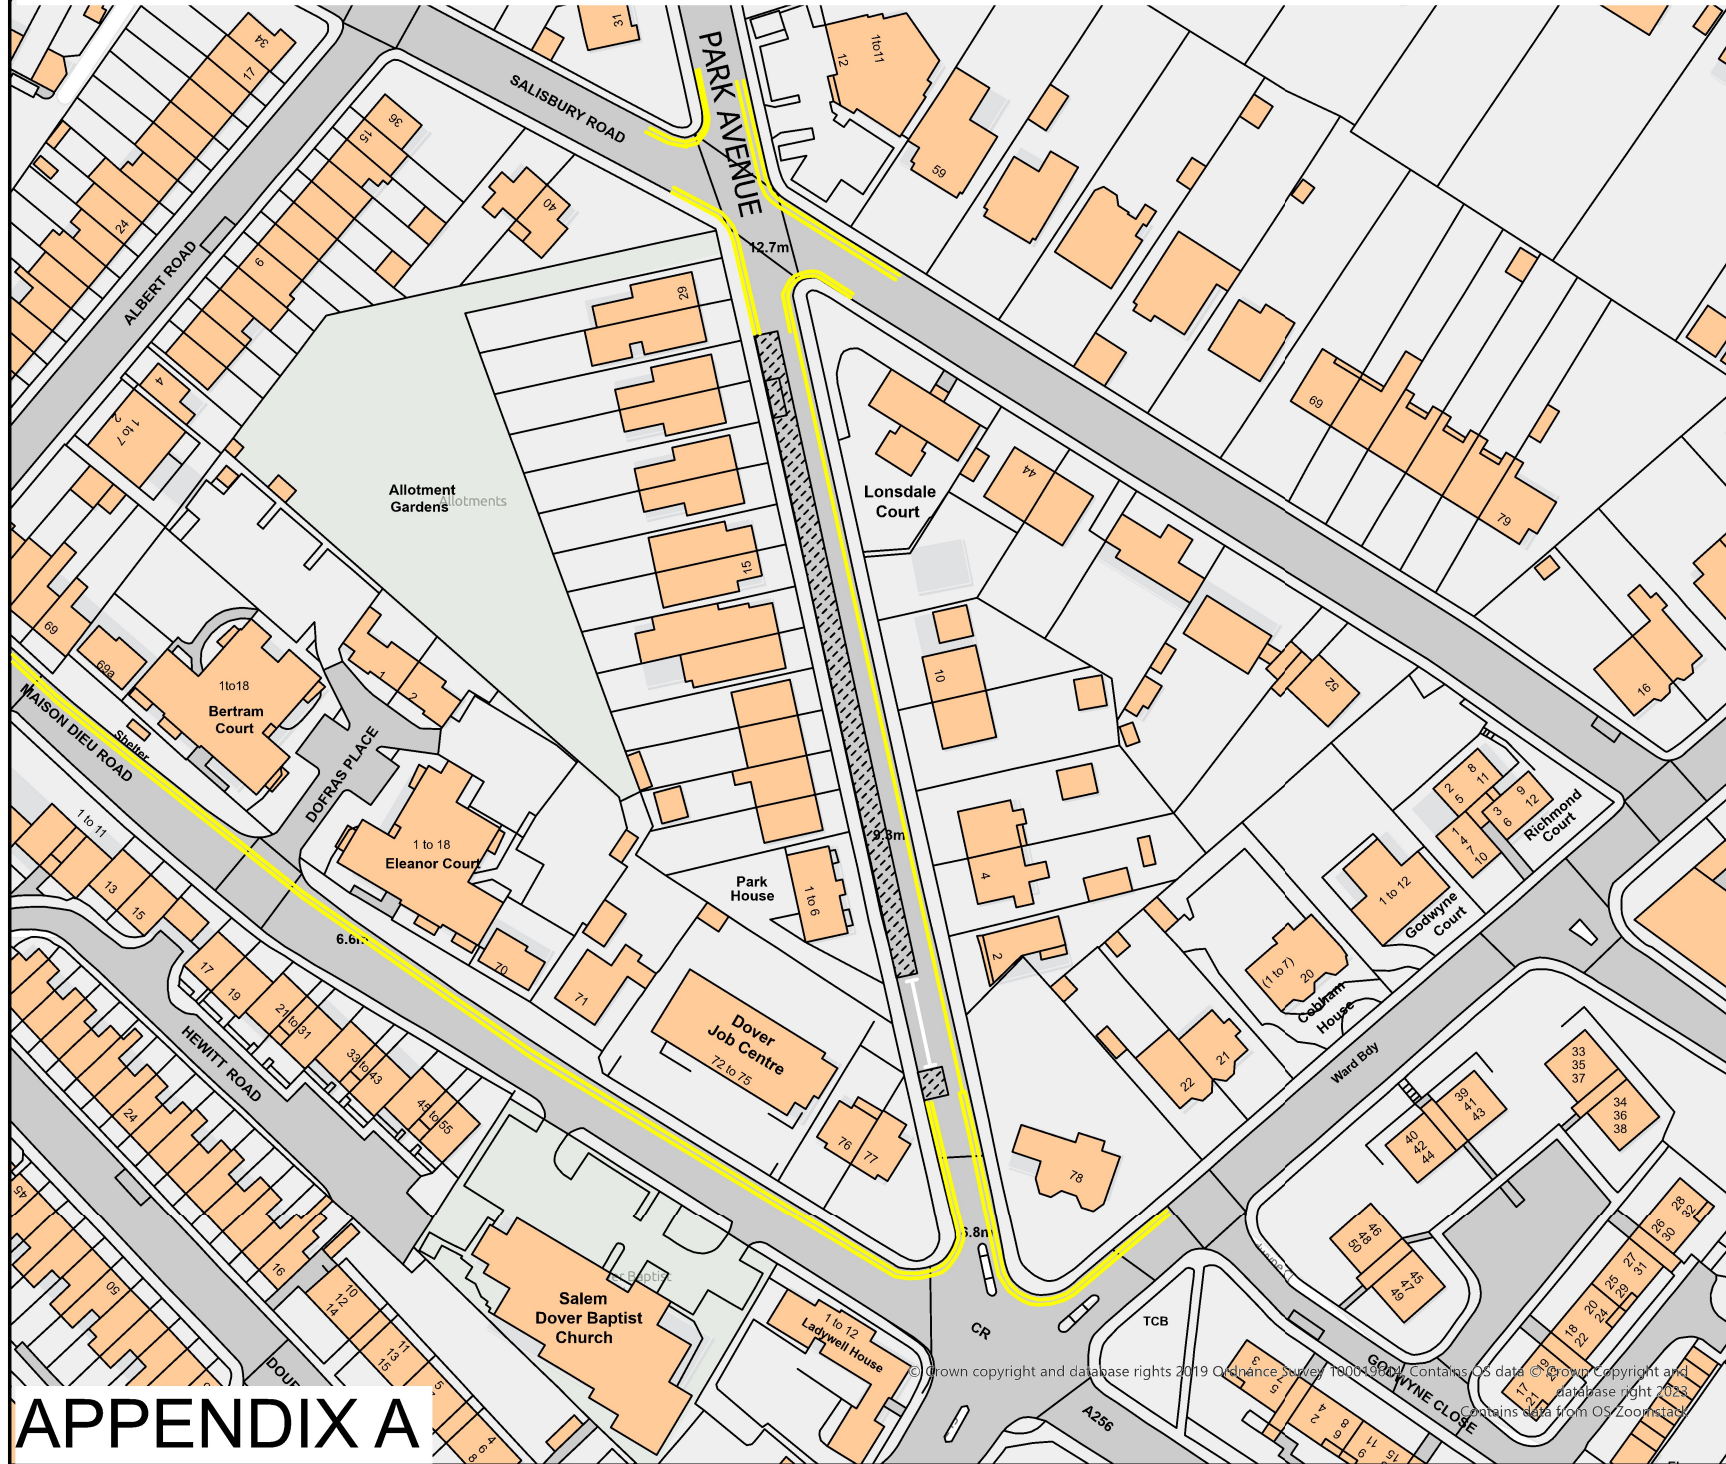

Park Avenue, Dover

-  Existing 'No Waiting' restriction (Double and Single Yellow Lines) to remain.
-  Proposed extent of parking bays

 **Mon - Sat**
8.30 am - 5.30 pm
Permit holders 
or
2 hours
No return within 4 hours

Zone F signs and posts on footway adjacent to white marked parking bays

Location:

PARK AVENUE, DOVER

Scale 1:500

Drawn By: DA

Drawing Date: 16/11/2023

Dover District Council
Honeywood Close
White Cliffs Business Park
Whitfield
DOVER
CT16 3PJ